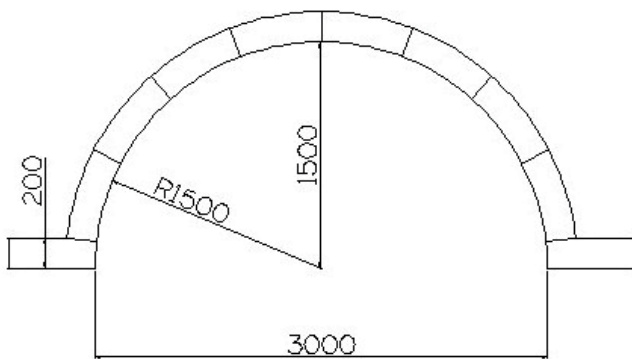

Dover White Roman Ends

PC09RE8 9" Roman end set for 4ft radius

PC12RE8 12" Roman end set for 4ft radius

PC09RE10 9" Roman end set for 5ft radius

PC12RE10 12" Roman end set for 5ft radius

PC09RE10LP 9" Roman end set for 5ft radius low profile

PC12RE10LP 12" Roman end set for 5ft radius low profile