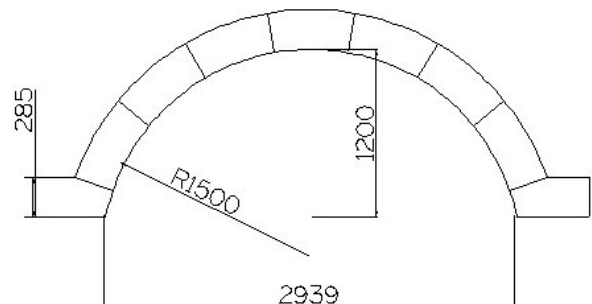

Dover White Roman Ends

PC09RE8 9" Roman end set for 4ft radius

PC12RE8 12" Roman end set for 4ft radius

PC09RE10 9" Roman end set for 5ft radius

PC12RE10 12" Roman end set for 5ft radius

PC09RE10LP 9" Roman end set for 5ft radius low profile

PC12RE10LP 12" Roman end set for 5ft radius low profile