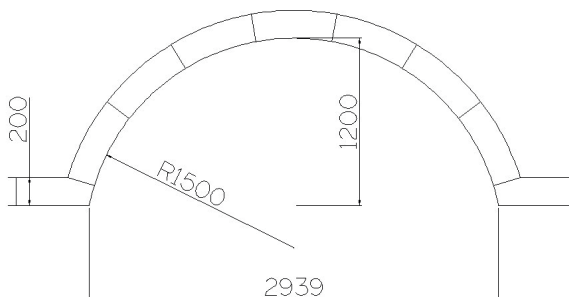

Dover White Roman Ends

PC09RE8 9" Roman end set for 4ft radius

PC12RE8 12" Roman end set for 4ft radius

PC09RE10 9" Roman end set for 5ft radius

PC12RE10 12" Roman end set for 5ft radius

PC09RE10LP 9" Roman end set for 5ft radius low profile

PC12RE10LP 12" Roman end set for 5ft radius low profile