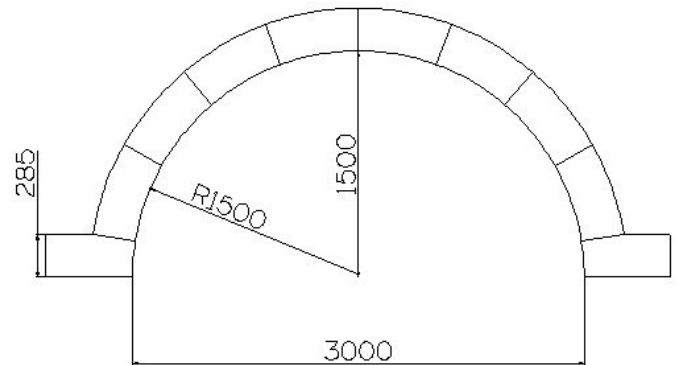

Dover White Roman Ends

PC09RE8 9" Roman end set for 4ft radius

PC12RE8 12" Roman end set for 4ft radius

PC09RE10 9" Roman end set for 5ft radius

PC12RE10 12" Roman end set for 5ft radius

PC09RE10LP 9" Roman end set for 5ft radius low profile

PC12RE10LP 12" Roman end set for 5ft radius low profile