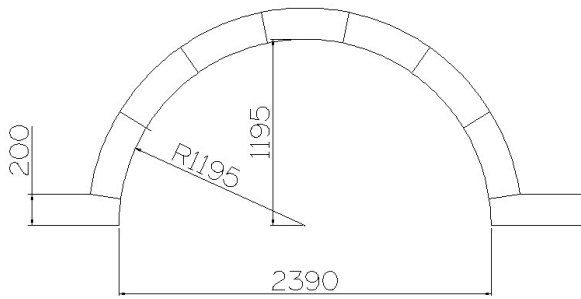

Dover White Roman Ends

PC09RE8 9" Roman end set for 4ft radius

PC12RE8 12" Roman end set for 4ft radius

PC09RE10 9" Roman end set for 5ft radius

PC12RE10 12" Roman end set for 5ft radius

PC09RE10LP 9" Roman end set for 5ft radius low profile

PC12RE10LP 12" Roman end set for 5ft radius low profile