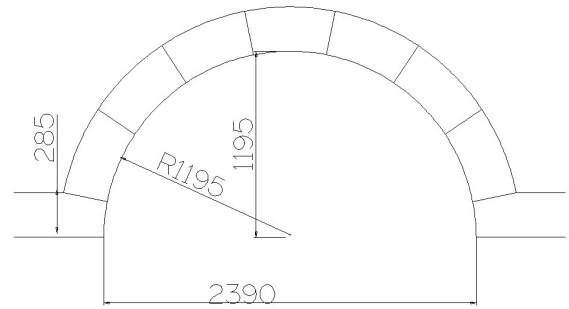

Dover White Roman Ends

PC09RE8 9" Roman end set for 4ft radius

PC12RE8 12" Roman end set for 4ft radius

PC09RE10 9" Roman end set for 5ft radius

PC12RE10 12" Roman end set for 5ft radius

PC09RE10LP 9" Roman end set for 5ft radius low profile

PC12RE10LP 12" Roman end set for 5ft radius low profile